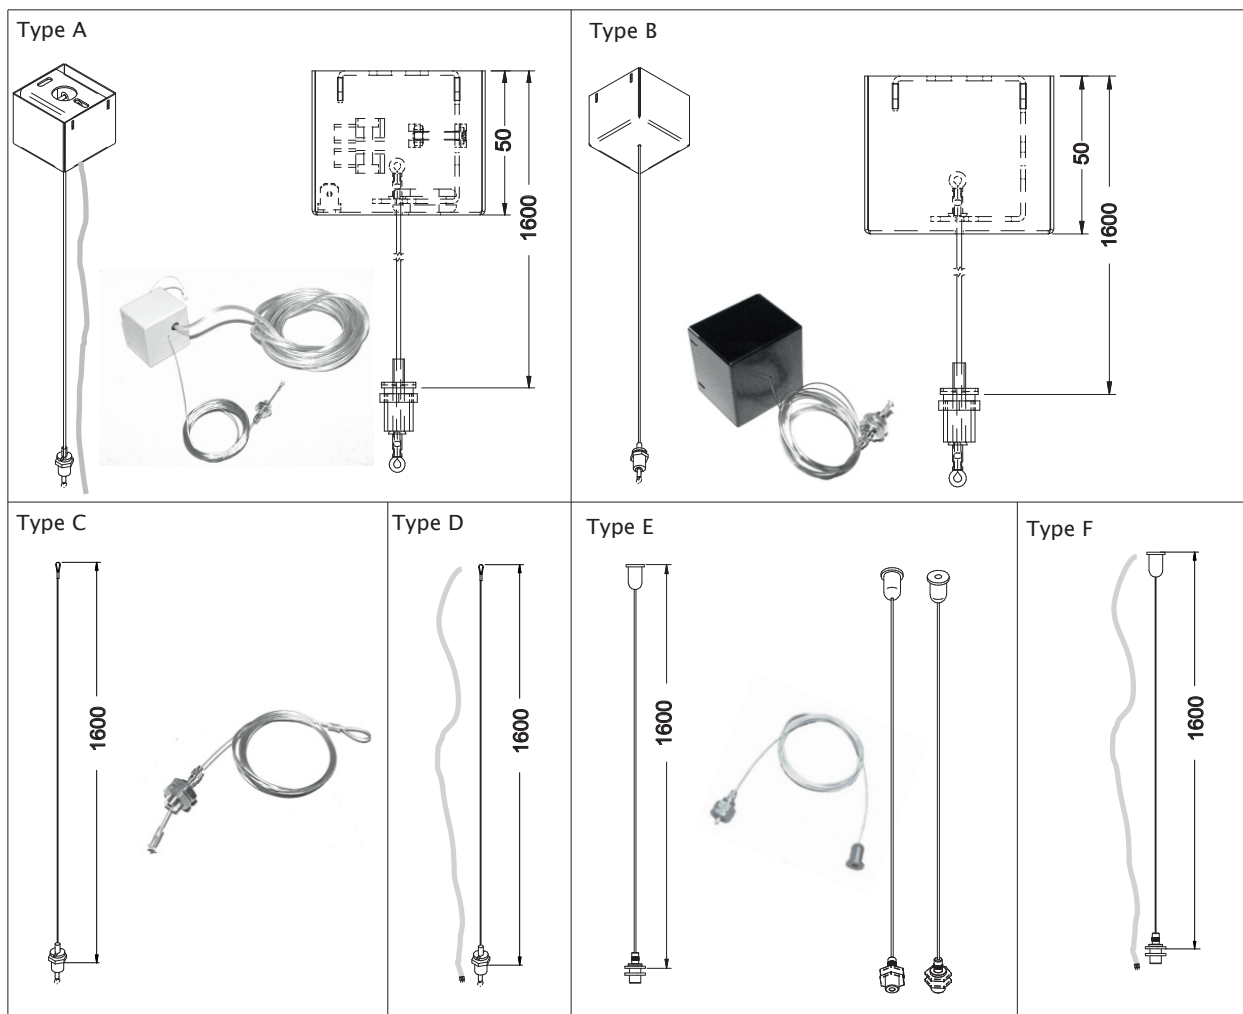

Suspension/Aufhängungen/Les élingues

4

Luminaire	Colors	Suspension with connection	EAN	Type
Essence	■ -04	-	5902023806902	B
Essence	■ -04	3 poles	5902023806896	A
Essence	■ -04	3 poles	5907674091813	A+B
Essence	■ -04	5 poles (dimnable)	5902107025144	A
Essence	■ -04	5 poles (dimnable)	5907674083283	A+B
Essence	■ -04	6 poles	5902107001100	A
Essence	■ -04	6 poles	5902107025175	A+B
Essence	□ -34	-	5907674093190	B
Essence	□ -34	3 poles	5901867479501	A
Essence	□ -34	3 poles	5907674065791	A+B
Essence	□ -34	5 poles (dimnable)	5901867479518	A
Essence	□ -34	5 poles (dimnable)	5902023837067	A+B
Essence	□ -34	6 poles	5907674090465	A
Essence	□ -34	6 poles	5901867479525	A+B
Essence	■ -24	-	5907674019589	B
Essence	■ -24	3 poles	5907674022879	A
Essence	■ -24	3 poles	5907674010562	A+B
Essence	■ -24	5 poles (dimnable)	5907674070863	A
Essence	■ -24	5 poles (dimnable)	5907674034315	A+B
Essence	■ -24	6 poles	5907674019572	A
Essence	■ -24	6 poles	5901867479495	A+B
Essence	-	-	5902107025625	C
Essence	-	3 poles	5907674084112	D
Essence	-	5 poles (dimnable)	5907674089124	D
Essence	-	-	5902107025595	E
Essence	-	3 poles	5902107025601	F
Essence	-	5 poles (dimnable)	5902107025618	F